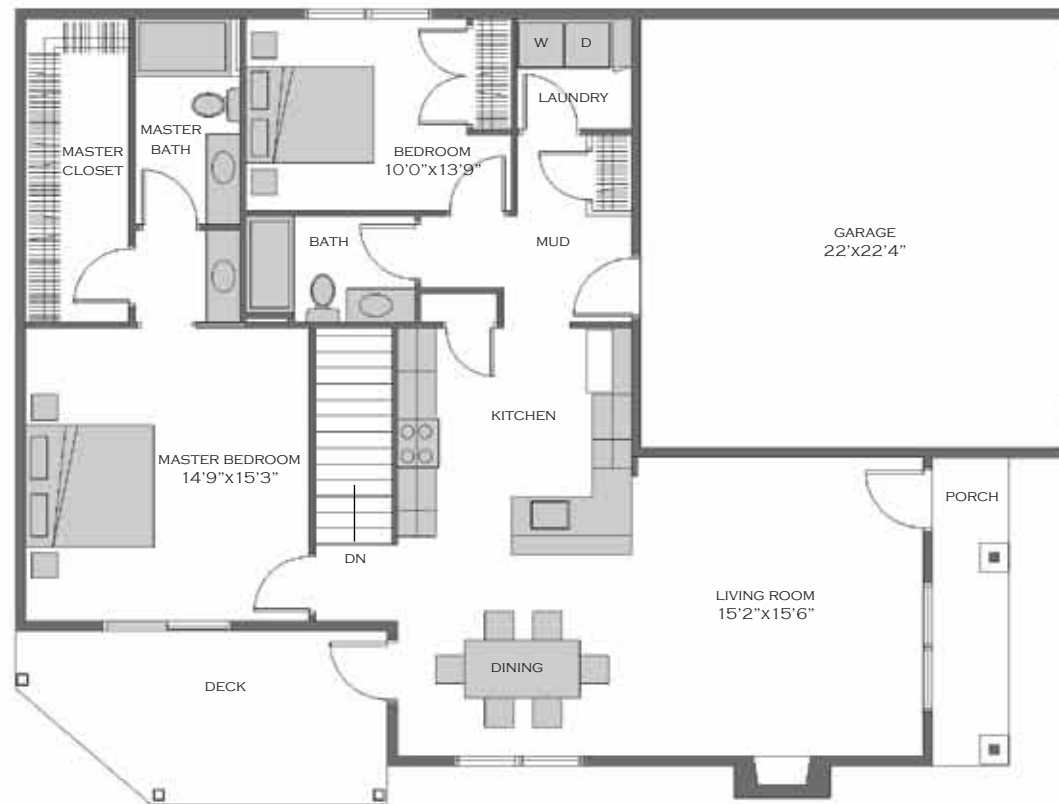

The Cottages

AT MONA KAI

1,395 SF INTERIOR
525 SF GARAGE
220 SF PATIO/DECK
2,140 GSF MAIN FLOOR

1,215 SF UNFINISHED BASEMENT

Nani Cottage
CottagesAtMonaKai.com

REDSTONE