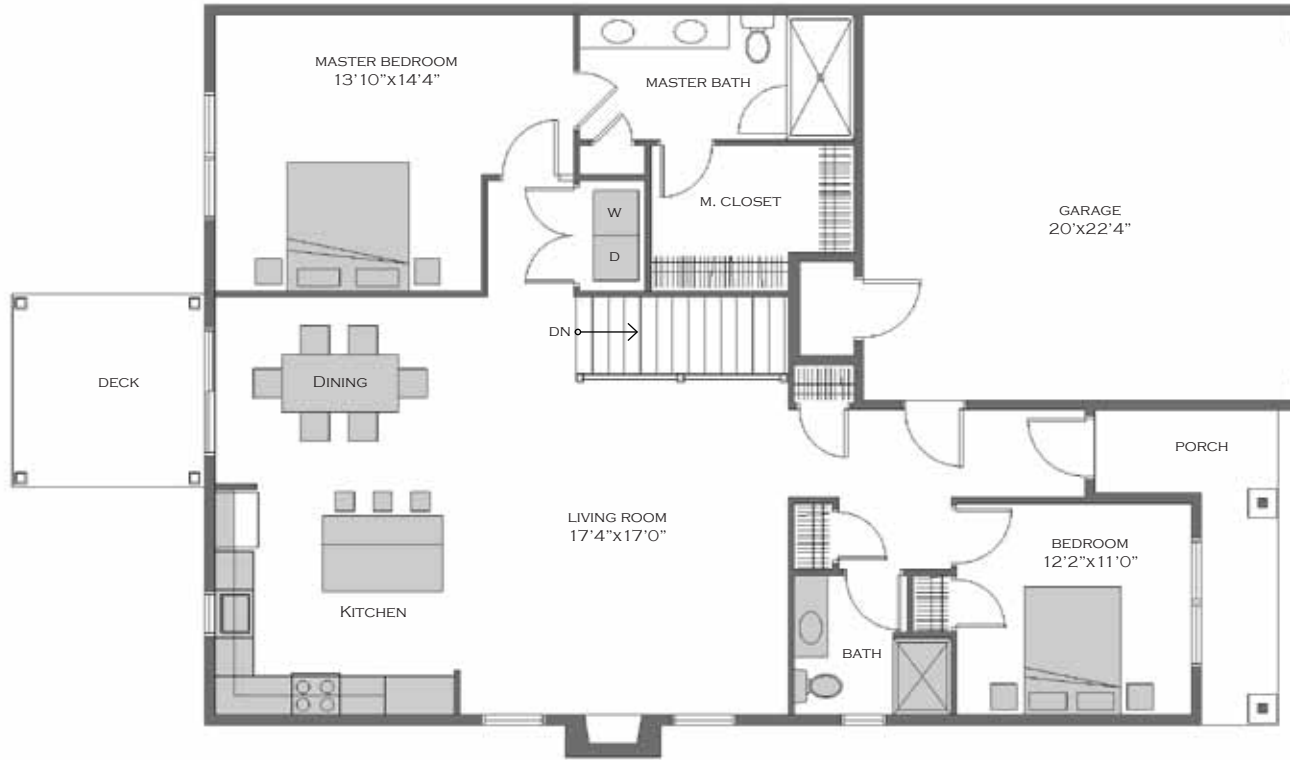

## AT MONA KAI

1,545 SF INTERIOR  
480 SF GARAGE  
215 SF PATIO/DECK  
**2,240 GSF MAIN FLOOR**

1,365 SF UNFINISHED BASEMENT