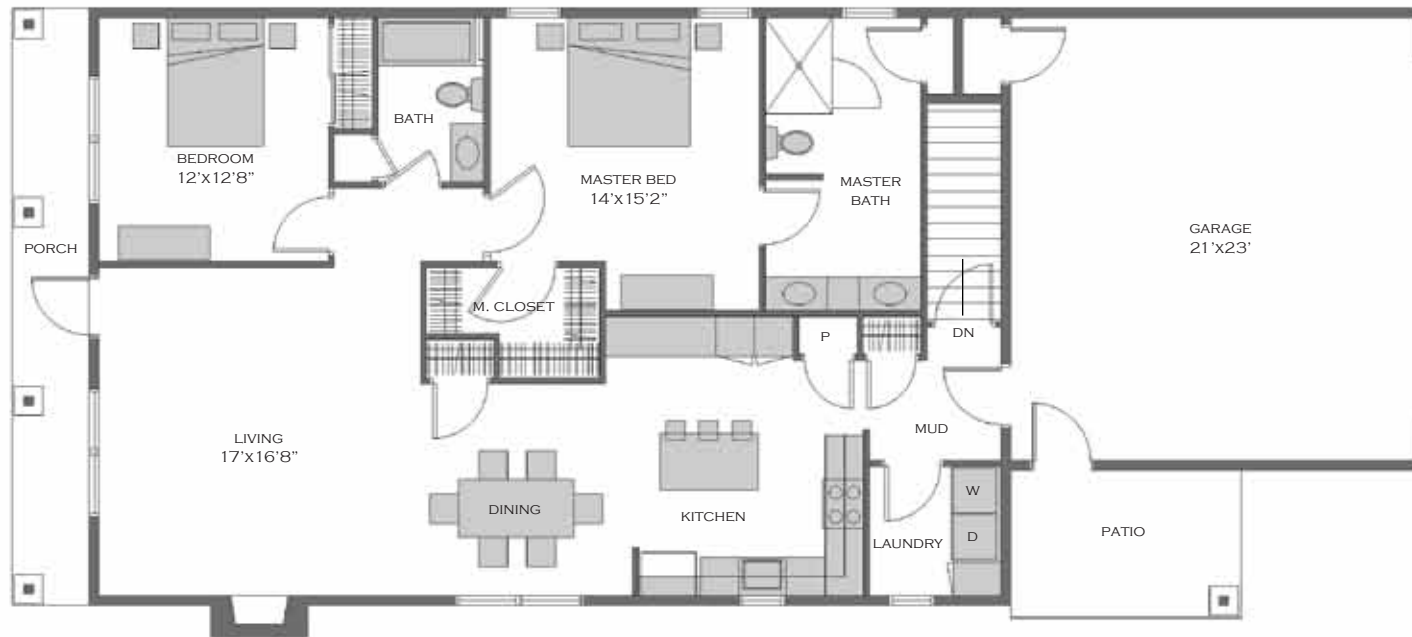

The Cottages

AT MONA KAI

1,495 SF INTERIOR
515 SF GARAGE
215 SF PATIO/DECK
2,225 GSF MAIN FLOOR

1,330 SF UNFINISHED BASEMENT

Noe Cottage
CottagesAtMonaKai.com

R E D S T O N E