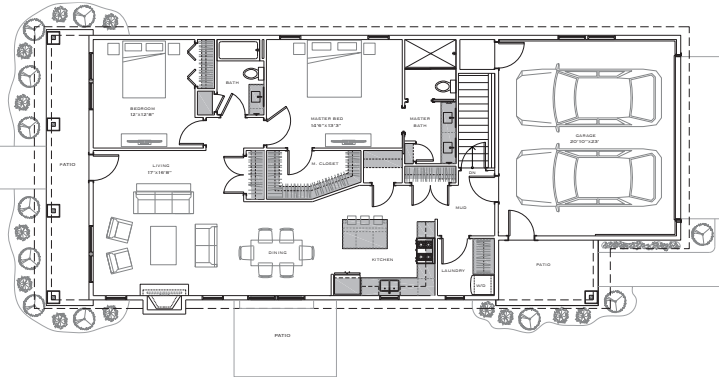

AT MONA KAI

CottagesAtMonaKai.com

Nani Cottage - A

1,500 SQ. FT.

Lani Cottage - B

1,474 SQ. FT.

Noe Cottage - C

1,500 SQ. FT.