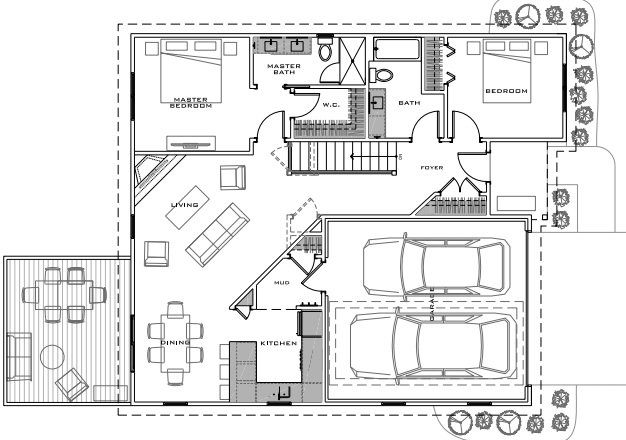

Ho'a Cottage - D

1,225 SQ. FT.

Ross E. Pope, CDP, CCIM
(616) 502-0238
ross@redstonelive.com

DIRKSTONE @HomeRealty
real estate experts 510 Miller Dr, Grand Haven, MI 49417

Dirk Stone (231) 740-9298 dirk@dirkstone.com
Bekah Johnson (269) 214-7155 bekah@dirkstone.com