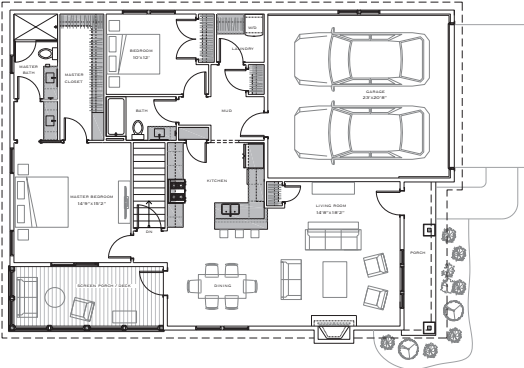

The Cottages

AT MONA KAI

CottagesAtMonaKai.com

Nani Cottage - A

Lani Cottage - B

Noe Cottage - C

Ho'a Cottage - D

The Cottages

AT MONA KAI

CottagesAtMonaKai.com

Nani Cottage - A

1,500 SQ. FT.

Lani Cottage - B

1,474 SQ. FT.

Noe Cottage - C

1,500 SQ. FT.