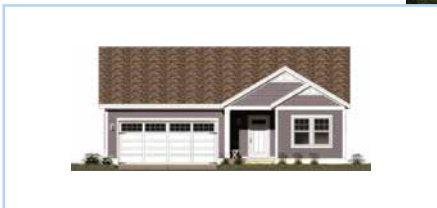

The Cottages

AT MONA KAI

CottagesAtMonaKai.com

Nani Cottage - A

Lani Cottage - B

Noe Cottage - C

Ho'a Cottage - D

The Cottages

AT MONA KAI

CottagesAtMonaKai.com

Nani Cottage - A

1,500 SQ. FT.

Lani Cottage - B

1,474 SQ. FT.

Noe Cottage - C

1,500 SQ. FT.