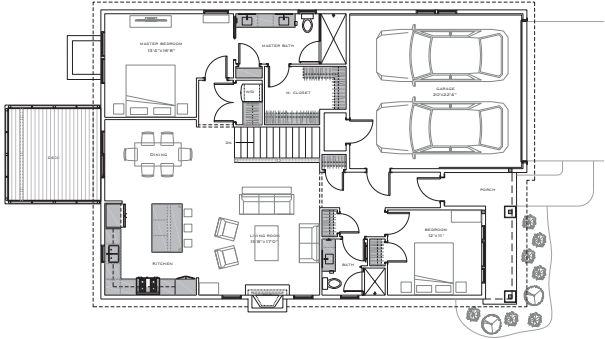

AT MONA KAI

CottagesAtMonaKai.com

Nani Cottage - A

1,500 SQ. FT.

Lani Cottage - B

1,474 SQ. FT.

Noe Cottage - C

1,500 SQ. FT.